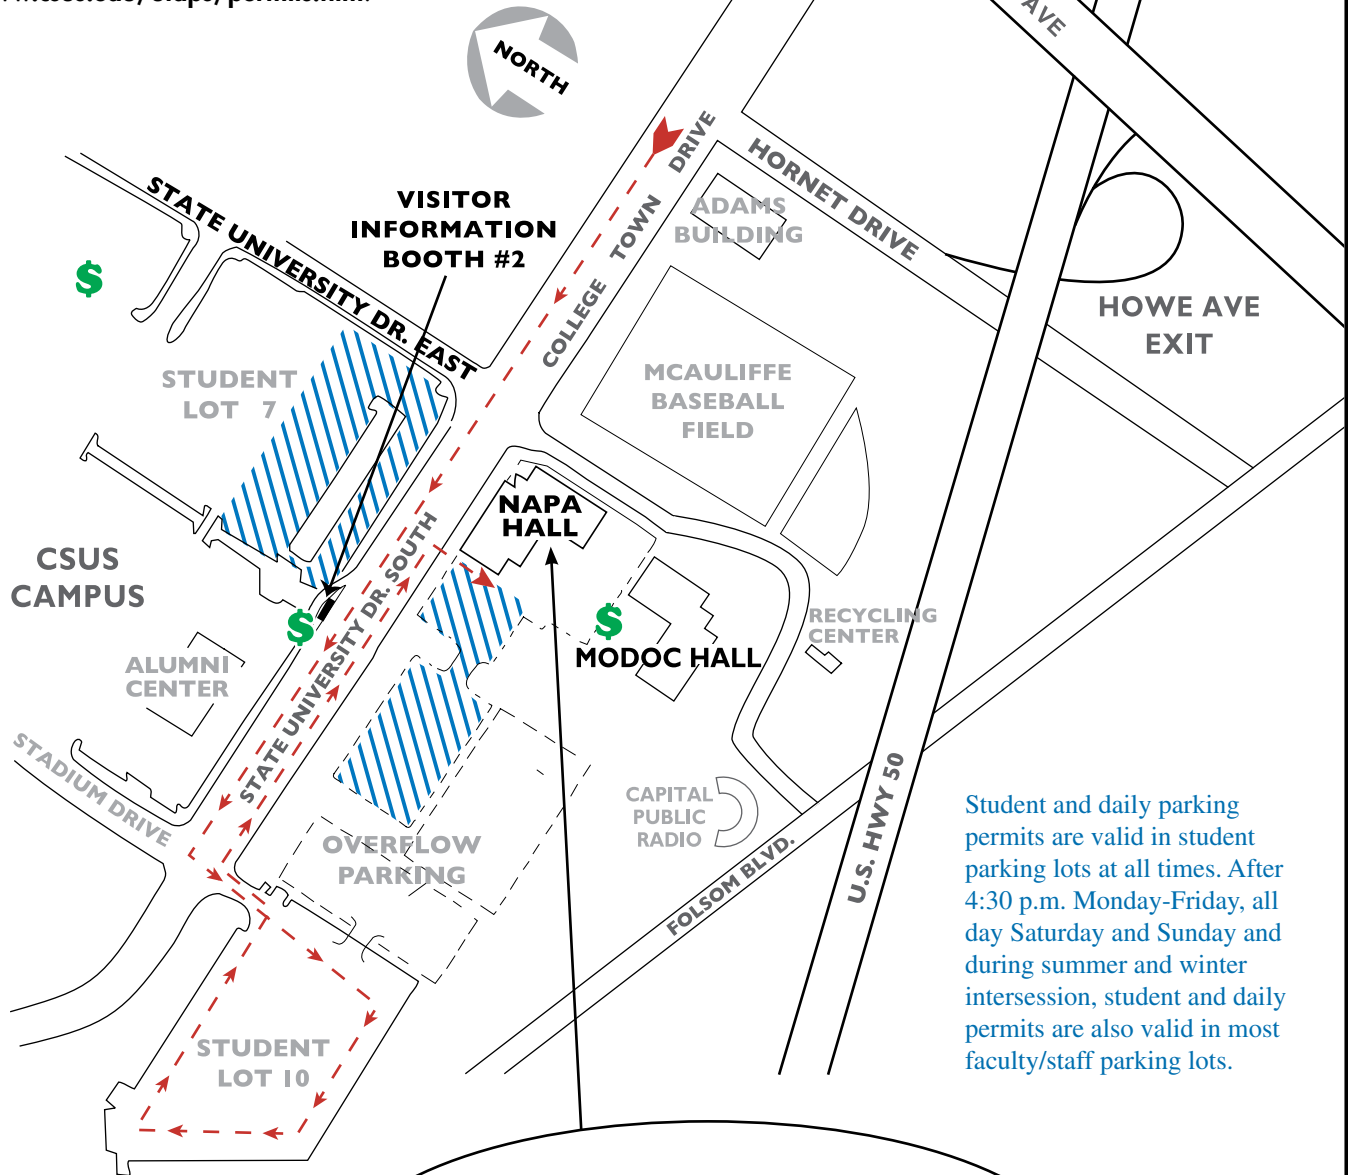

# SACRAMENTO STATE

COLLEGE OF CONTINUING EDUCATION

Students and visiting instructors may park in the coin controlled lots (\$6 per day). The map highlights the closest parking to Napa Hall and also shows the nearest daily parking permit machines (\$ symbol). Weekly (\$9.50) and semesterly (\$153) permits are also available at the customer service counter in Napa Hall. For more information visit: [www.csus.edu/utaps/permits.htm](http://www.csus.edu/utaps/permits.htm).

- Daily permit machines (\$6)
- Recommended Parking

Student and daily parking permits are valid in student parking lots at all times. After 4:30 p.m. Monday-Friday, all day Saturday and Sunday and during summer and winter intersession, student and daily permits are also valid in most faculty/staff parking lots.