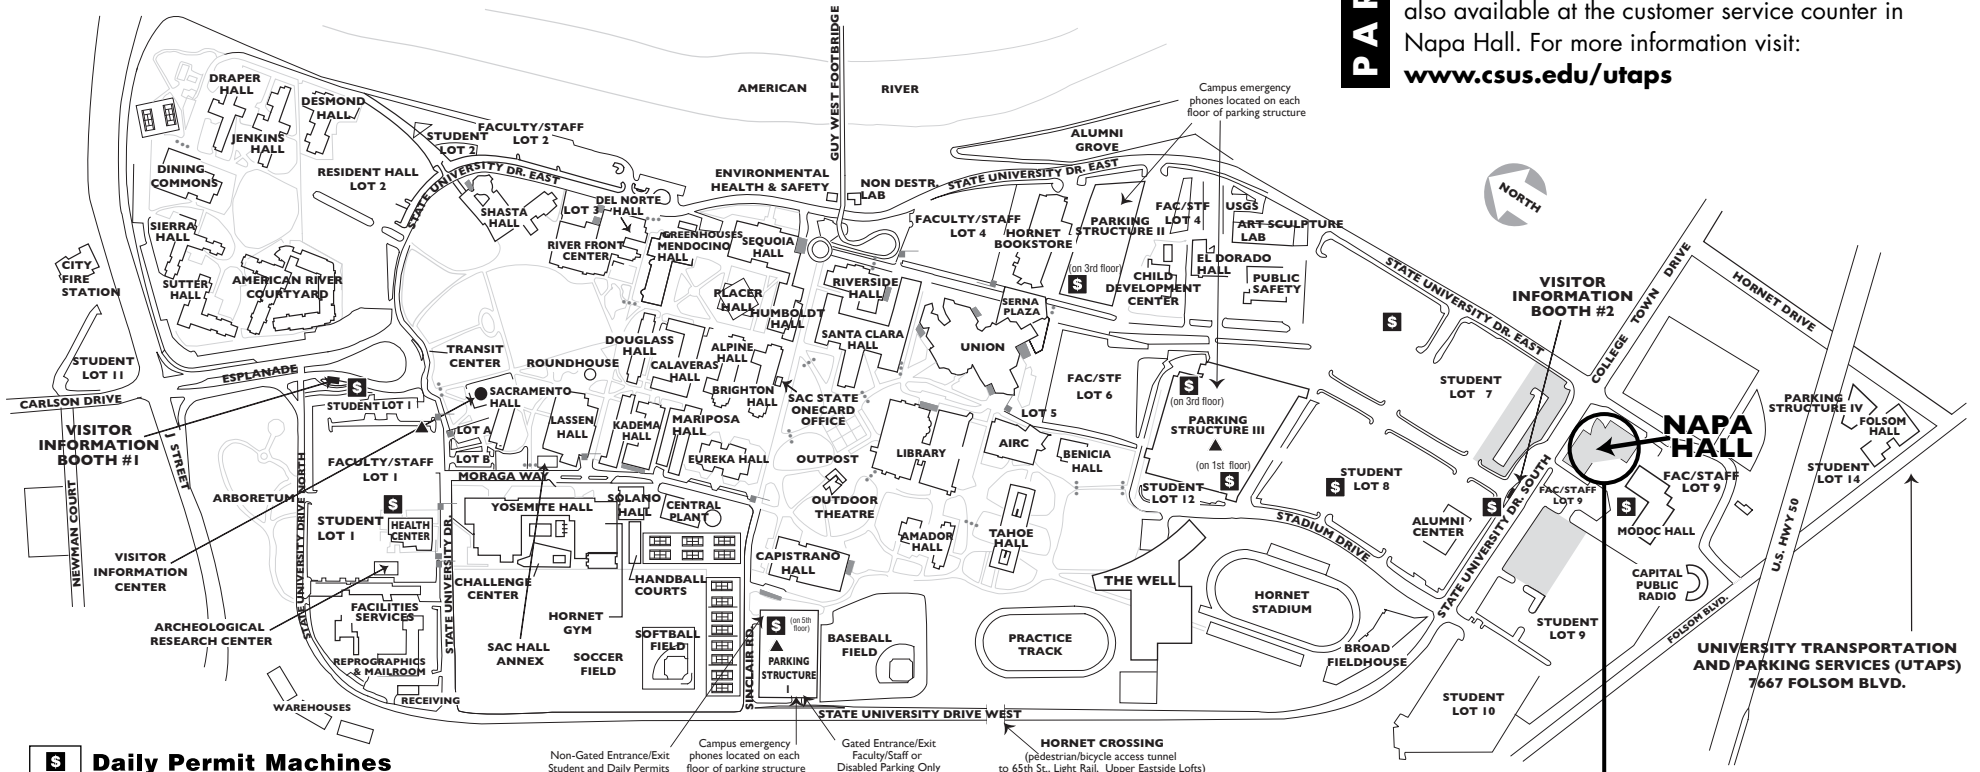

SACRAMENTO STATE

6000 J Street, Sacramento, CA 95819

PARKING

Students and visiting instructors may park in the coin controlled lots (\$6 per day). The map highlights the closest parking to Napa Hall and also shows the nearest daily parking permit machines (\$ symbol). Weekly (\$9.50) and semesterly (\$153) permits are also available at the customer service counter in Napa Hall. For more information visit: www.csus.edu/utaps

- Daily Permit Machines**
- Carpool Parking**
- Bollards**
- Access Gates**
- Loading Zones**

CampusMap+DrivingDirections(2.10)

Sacramento State
College of Continuing Education
 3000 State University Drive East
(916) 278-4433 www.cce.csus.edu